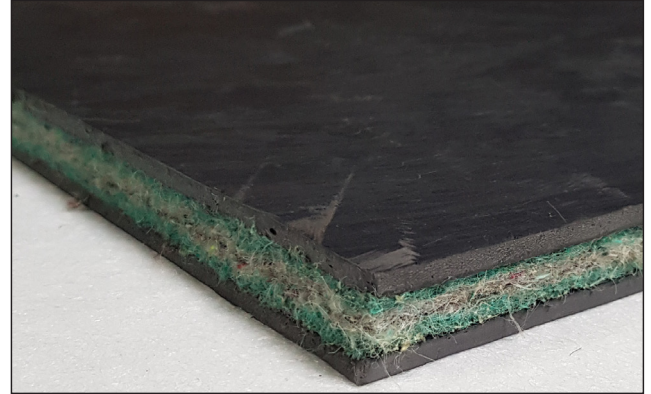

HUSH TRIPLE LAYER

Hush Triple Layer is a high performing acoustic floor system comprising of high mass barrier mats that are isolated by a unique resilient material. This engineered acoustic product ensures superior acoustic performance is achieved when reducing impact sound. The product also contributes to general noise reduction due to it's high mass levels, something that is not normally the case with acoustic floor products.

When used in the correct applications, the Hush Triple Layer can be used over most existing construction types to help achieve compliance to all UK Building Regulations.

ACOUSTIC PERFORMANCE

Impact $L'_{nT,w}$ dB	Airborne $D_{nT,w}$ dB	Airborne $D_{nT,w} + C_{tr}$ dB
47	61	49

Results based on Hush Triple Layer above a timber structure with a resilient ceiling and all flanking paths removed.

PRODUCT DATA

- Size = 1000 x 600mm
- (nominal) Thickness = 18mm
- Weight = 21kg/m²
- Cutting: By sharp long bladed trimming knife. Score the surface then run through with knife several times to avoid tearing. When shaping, use large scissors or tin snips. A circular saw should be used for large numbers of straight cuts.

ACCESSORIES

- Perimeter Strip: 1200mm long x 25mm wide x 9mm depth
- Hush Triple Layer Adhesive: 10ltr tub – coverage up to 20m² per tub depending on substrate

SUITABLE FOR

Installation Guidelines upon request